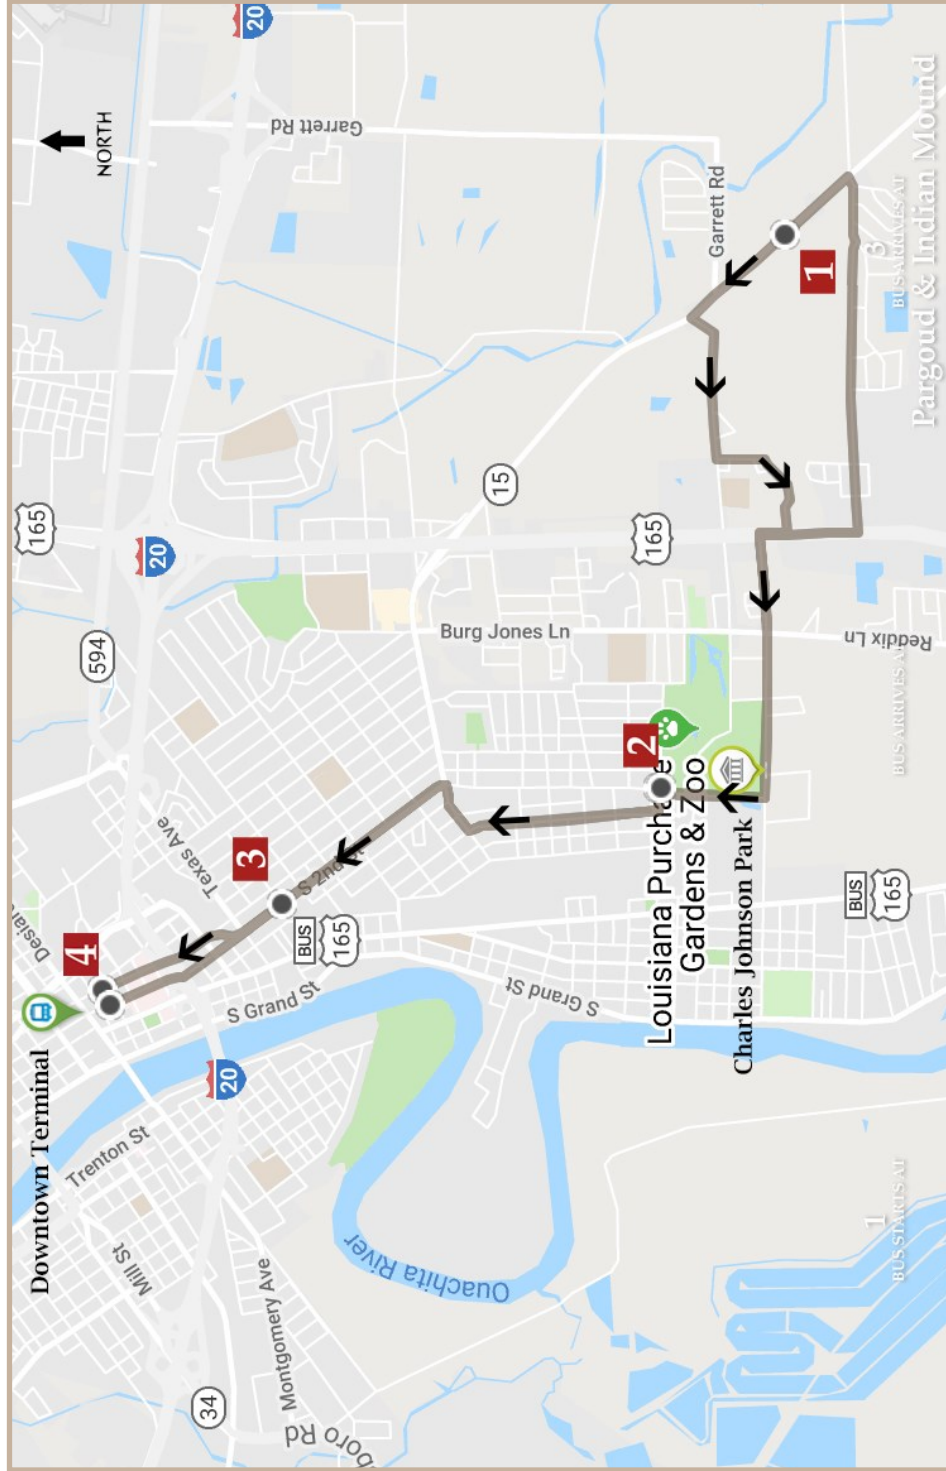

## ROUTE

INBOUND

BERNSTEIN PARK ROUTE:

1

Hwy 15 & Ben Ballard

2

Thomas & Wilson

3

Gilrod & 2nd

4

Downtown Terminal

MONDAY - SATURDAY							
Hwy 15 & Ben Ballard		Thomas & Wilson		Girod & 2nd		Downtown Terminal	
AM	PM	AM	PM	AM	PM	AM	PM
6:27 AM	12:17 PM	6:38 AM	12:28 PM	6:47 AM	12:37 PM	6:50 AM	12:40 PM
7:17 AM	1:07 PM	7:28 AM	1:18 PM	7:37 AM	1:27 PM	7:40 AM	1:30 PM
8:07 AM	1:57 PM	8:18 AM	2:08 PM	8:27 AM	2:17 PM	8:30 AM	2:20 PM
8:57 AM	2:47 PM	9:08 AM	2:58 PM	9:17 AM	3:07 PM	9:20 AM	3:10 PM
9:47 AM	3:37 PM	9:58 AM	3:48 PM	10:07 AM	3:57 PM	10:10 AM	4:00 PM
10:37 AM	4:27 PM	10:48 AM	4:38 PM	10:57 AM	4:47 PM	11:00 AM	4:50 PM
11:27 AM	5:17 PM	11:38 AM	5:28 PM	11:47 AM	5:37 PM	11:50 AM	5:40 PM
	6:07 PM		6:18 PM		6:27 PM		6:30 PM

### ROUTE 8 POINTS OF INTEREST:

- ◆ Plum Shopping Center
- ◆ Louisiana Purchase Zoo
- ◆ Pine Bayou Subdivision

Watch this route in real-time on MTS' bus location app.

318.329.2207

Monroe Transit System [www.mtsbus.org](http://www.mtsbus.org)

# ROUTE 8

MONDAY - SATURDAY					
Downtown Terminal		Thomas & Wilson		Hwy 15 & Ben Ballard	
AM	PM	AM	PM	AM	PM
6:05 AM	12:45 PM	6:14 AM	12:04 PM	6:27 AM	12:17 PM
6:55 AM	1:35 PM	7:04 AM	12:54 PM	7:17 AM	1:07 PM
*7:45 AM	2:25 PM	7:54 AM	1:44 PM	8:07 AM	1:57 PM
8:35 AM	3:15 PM	8:44 AM	2:34 PM	8:57 AM	2:47 PM
9:25 AM	4:05 PM	9:34 AM	3:24 PM	9:47 AM	3:37 PM
10:15 AM	4:55 PM	10:24 AM	4:14 PM	10:37 AM	4:27 PM
11:05 AM	5:45 PM	11:14 AM	5:04 PM	11:27 AM	5:17 PM
11:55 AM			5:54 PM		6:07 PM