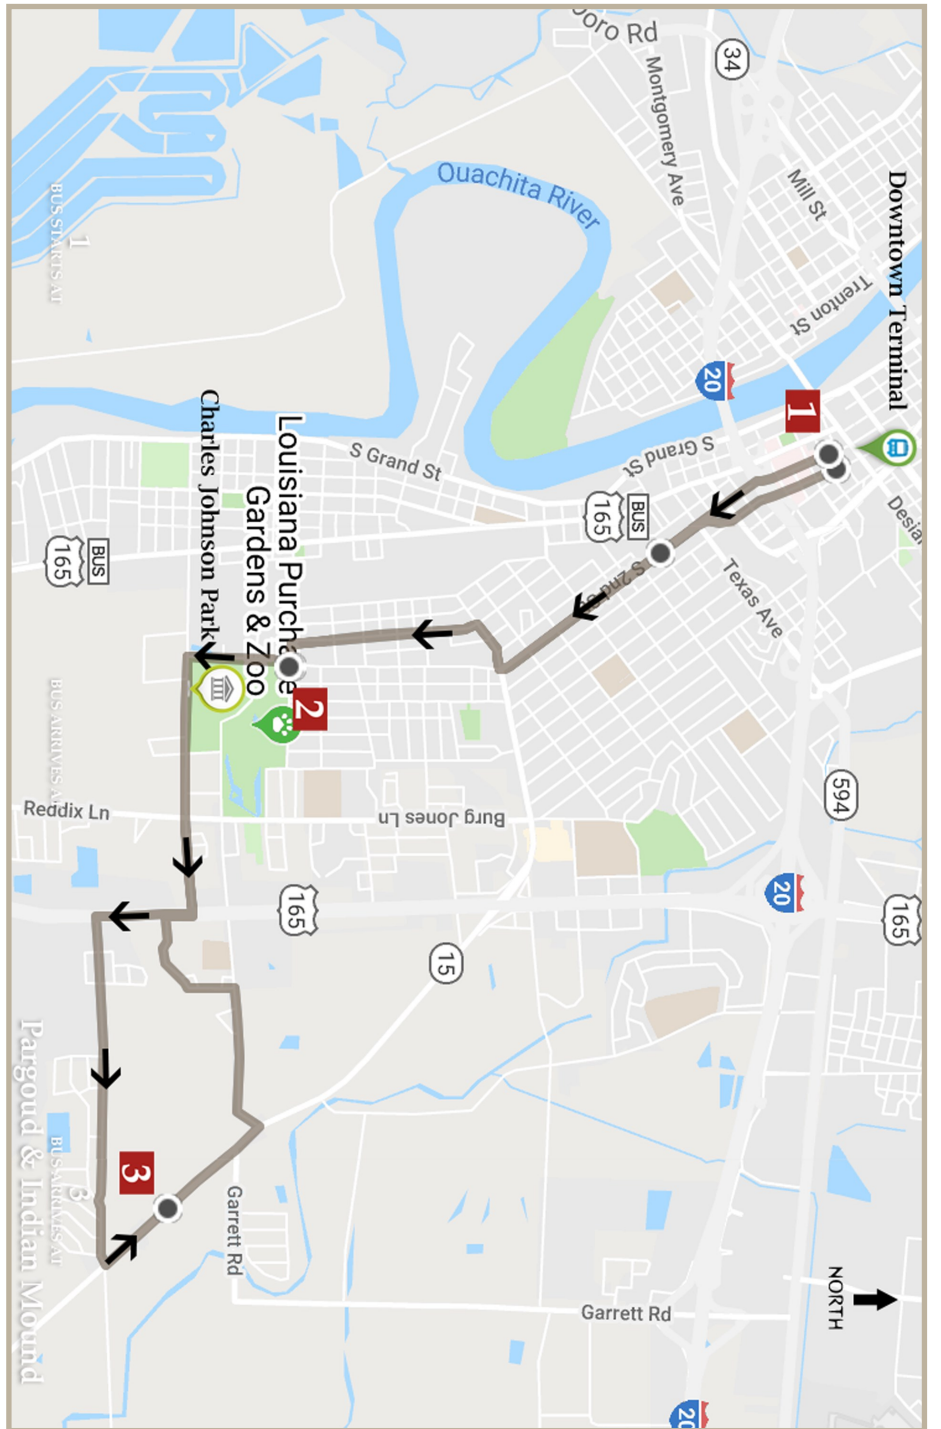

## ROUTE

INBOUND

BERNSTEIN PARK ROUTE:

1

Hwy 15 & Ben Ballard

2

Thomas & Wilson

3

## RIDE GUIDE

Schedule Route Information  
Effective January 1, 2019

### ROUTE 8 POINTS OF INTEREST:

- ◆ Plum Shopping Center
- ◆ Louisiana Purchase Zoo
- ◆ Pine Bayou Subdivision

Watch this route in real-time on MTS' bus location app.

318.329.2207

Monroe Transit System [www.mtsbus.org](http://www.mtsbus.org)

# ROUTE 8

MONDAY - SATURDAY					
Downtown Terminal		Thomas & Wilson		Hwy 15 & Ben Ballard	
AM	PM	AM	PM	AM	PM
6:05 AM	12:45 PM	6:14 AM	12:04 PM	6:27 AM	12:17 PM
6:55 AM	1:35 PM	7:04 AM	12:54 PM	7:17 AM	1:07 PM
*7:45 AM	2:25 PM	7:54 AM	1:44 PM	8:07 AM	1:57 PM
8:35 AM	3:15 PM	8:44 AM	2:34 PM	8:57 AM	2:47 PM
9:25 AM	4:05 PM	9:34 AM	3:24 PM	9:47 AM	3:37 PM
10:15 AM	4:55 PM	10:24 AM	4:14 PM	10:37 AM	4:27 PM
11:05 AM	5:45 PM	11:14 AM	5:04 PM	11:27 AM	5:17 PM
11:55 AM			5:54 PM		6:07 PM