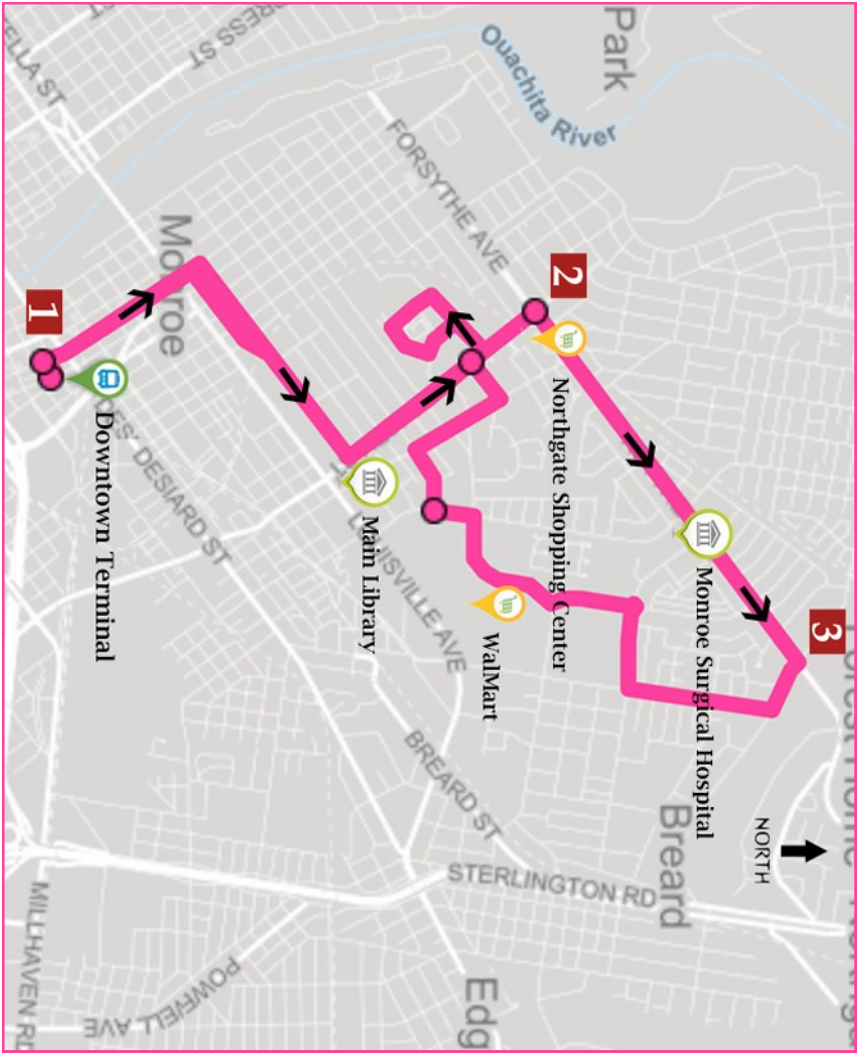

ROUTE 3

TWIN CITY MALL ROUTE: INBOUND

1 BUS STARTS AT
Forsythe & Loop
2 BUS ARRIVES AT
18th & Ave of America
3 BUS ARRIVES AT
Hudson & 6th
4 BUS ARRIVES AT
Downtown Terminal

Proudly managed by **First Transit**

* Saturday service begins at 10:15am

SEE OTHER SIDE FOR INFORMATION ABOUT BUSES GOING AWAY FROM DOWNTOWN

RIDE GUIDE

Schedule Route Information
 Revised December 1, 2022

ROUTE 3 POINTS OF INTEREST:

- ◆ Northgate Shopping Center
- ◆ Monroe Surgical Hospital
- ◆ Main Library
- ◆ Neighborhood WalMart

Watch this route in real-time on the
 ETA SPOT app.

318.329.2207

Monroe Transit System www.mtsbus.org

TWIN CITY MALL ROUTE: OUTBOUND

ROUTE 3

1 BUS STARTS AT
Downtown Terminal

2 BUS ARRIVES AT
18th & Forsythe

3 BUS ARRIVES AT
Forsythe & Loop

MONDAY - SATURDAY					
Downtown Terminal (D)		18th Street & Forsythe		Forsythe & Loop	
AM	PM	AM	PM	AM	PM
6:07 AM	12:47 PM	6:39 AM	12:29 PM	6:27 AM	12:17 PM
6:57 AM	1:37 PM	7:29 AM	1:19 PM	7:17 AM	1:07 PM
7:47 AM	2:27 PM	8:19 AM	2:09 PM	8:07 AM	1:57 PM
8:37 AM	3:17 PM	9:09 AM	2:59 PM	8:57 AM	2:47 PM
9:27 AM	4:07 PM	9:59 AM	3:49 PM	9:47 AM	3:37 PM
*10:17 AM	4:57 PM	10:49 AM	4:39 PM	10:37 AM	4:27 PM
11:07 AM		11:39 AM	5:29 PM	11:27 AM	5:17 PM
11:57 AM					