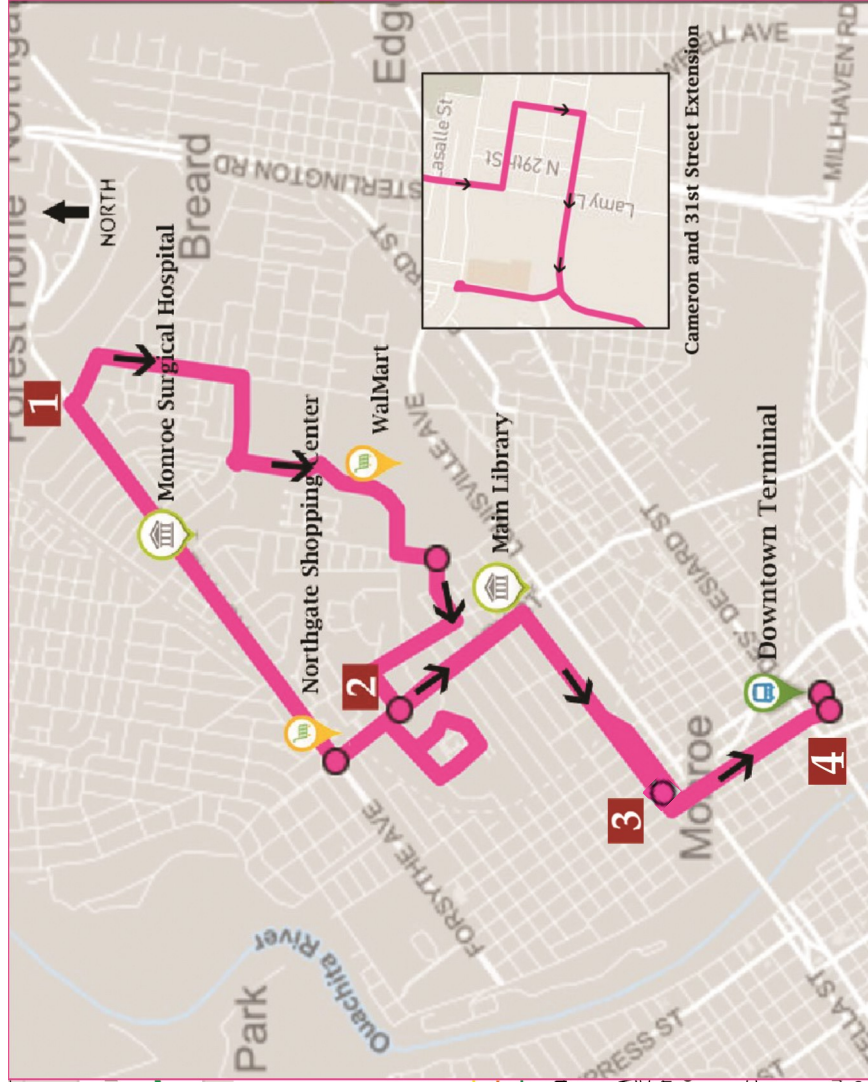

ROUTE 3

TWIN CITY MALL ROUTE: INBOUND

1 BUS STARTS AT
Forsythe & Loop
2 BUS ARRIVES AT
18th & Ave of America
3 BUS ARRIVES AT
Hudson & 6th
4 BUS ARRIVES AT
Downtown Terminal

Proudly managed by **First Transit**

MONDAY - SATURDAY							
Forsythe & Loop Rd	18th Street & Ave. of America		Hudson & 6th		Downtown Terminal		
	AM	PM	AM	PM	AM	PM	
6:27 AM	12:17 PM	6:33 AM	12:23 PM	6:47 AM	12:37 PM	6:50 AM	12:40 PM
7:17 AM	1:07 PM	7:23 AM	1:13 PM	7:37 AM	1:27 PM	7:40 AM	1:30 PM
8:07 AM	1:57 PM	8:13 AM	2:03 PM	8:27 AM	2:17 PM	8:30 AM	2:20 PM
8:57 AM	2:47 PM	9:03 AM	2:53 PM	9:17 AM	3:07 PM	9:20 AM	3:10 PM
9:47 AM	3:37 PM	9:53 AM	3:43 PM	10:07 AM	3:57 PM	10:10 AM	4:00 PM
*10:37 AM	4:27 PM	10:43 AM	4:33 PM	10:57 AM	4:47 PM	11:00 AM	4:50 PM
11:27 AM	5:17 PM	11:33 AM	5:23 PM	11:47 AM	5:37 PM	11:50 AM	5:40 PM
	6:07 PM	6:13 PM		6:27 PM		6:30 PM	6:30 PM

* Saturday service begins at 10:15am

SEE OTHER SIDE FOR INFORMATION ABOUT BUSES GOING AWAY FROM DOWNTOWN

RIDE GUIDE

Schedule Route Information
 Revised December 1, 2022

ROUTE 3 POINTS OF INTEREST:

- ◆ Northgate Shopping Center
- ◆ Monroe Surgical Hospital
- ◆ Main Library
- ◆ Neighborhood WalMart

Watch this route in real-time on the
 ETA SPOT app.

318.329.2207

Monroe Transit System www.mtsbus.org

TWIN CITY MALL ROUTE: OUTBOUND

ROUTE 3

1 BUS STARTS AT
Downtown Terminal

2 BUS ARRIVES AT
18th & Forsythe