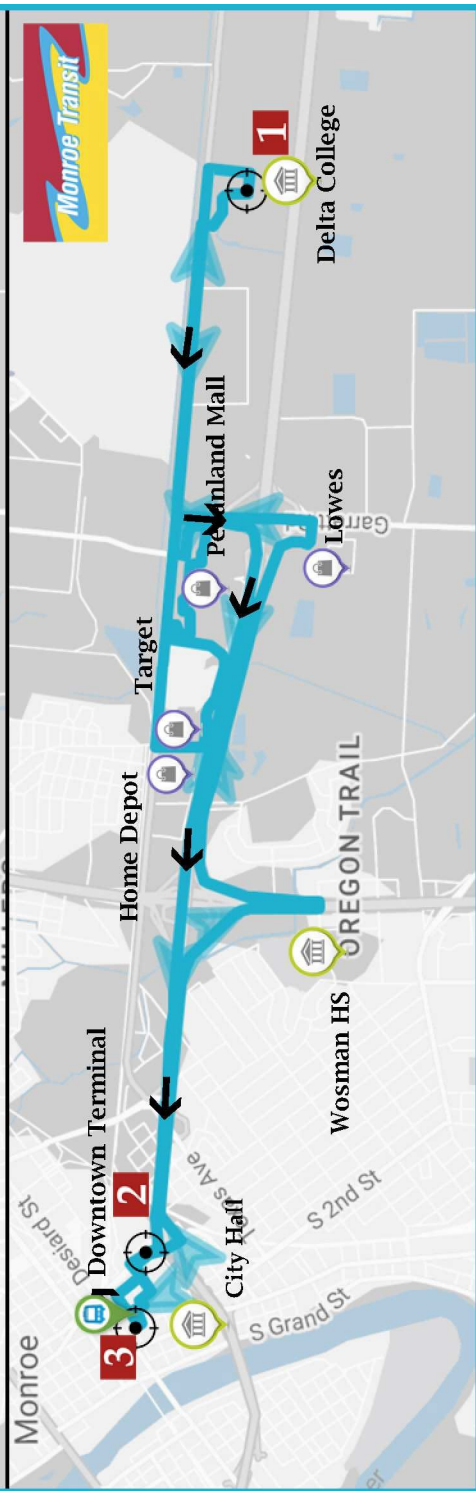

PECANLAND MALL ROUTE: INBOUND

ROUTE 4

MONDAY - SATURDAY					
Delta College		Wood and 6th		Downtown Terminal	
AM	PM	AM	PM	AM	PM
6:37 AM	12:26 PM	6:38 AM	12:28 PM	6:50 AM	12:40 PM
7:26 AM	1:16 PM	7:28 AM	1:18 PM	7:40 AM	1:30 PM
8:16 AM	2:06 PM	8:18 AM	2:08 PM	8:30 AM	2:20 PM
9:06 AM	2:56 PM	9:08 AM	2:58 PM	9:20 AM	3:10 PM
9:56 AM	3:46 PM	9:58 AM	3:48 PM	10:10 AM	4:00 PM
10:46 AM	4:36 PM	10:48 AM	4:38 PM	11:00 AM	4:50 PM
11:36 AM	5:26 PM	11:38 AM	5:28 PM	11:50 AM	5:40 PM
	6:16 PM		6:18 PM		6:30 PM

Proudly managed by  **transdev**
the mobility company

SEE OTHER SIDE FOR INFORMATION ABOUT BUSES GOING AWAY FROM DOWNTOWN

RIDE GUIDE

Schedule Route Information
June 1, 2024

ROUTE 4 POINTS OF INTEREST:

- ◆ Target
- ◆ Pecanland Mall
- ◆ Home Depot
- ◆ Lowes
- ◆ Delta College
- ◆ City Hall

Watch this route in real-time on the
ETA SPOT app.

 **318.329.2207**
Monroe Transit System www.mtsbus.org

MONDAY - SATURDAY											
Downtown Terminal		MLK & Century		Pecanland Mall		Delta College					
AM	PM	AM	PM	AM	PM	AM	PM	AM	PM	AM	PM
6:07 AM	12:47 PM	6:15 AM	12:08 PM	6:10 AM	12:00 PM	6:26 AM	12:16 PM	6:07 AM	12:47 PM	6:15 AM	12:08 PM
6:57 AM	1:37 PM	7:08 AM	12:58 PM	7:00 AM	12:50 PM	7:16 AM	1:06 PM	6:57 AM	1:37 PM	7:08 AM	12:58 PM
7:47 AM	2:27 PM	7:58 AM	1:45 PM	7:50 AM	1:40 PM	8:06 AM	1:56 PM	7:47 AM	2:27 PM	7:58 AM	1:45 PM
8:37 AM	3:17 PM	8:48 AM	2:35 PM	8:40 AM	2:340 PM	8:56 AM	2:476 PM	8:37 AM	3:17 PM	8:48 AM	2:35 PM
9:27 AM	4:07 PM	9:368 AM	3:25 PM	9:30 AM	3:20 PM	9:46 AM	3:36 PM	9:27 AM	4:07 PM	9:368 AM	3:25 PM
10:17 AM	4:57 PM	10:28 AM	4:165 PM	10:20 AM	4:10PM	10:36 AM	4:26 PM	10:17 AM	4:57 PM	10:28 AM	4:165 PM
11:07 AM	5:47 PM	11:18 AM	5:05 PM	11:10 AM	5:00 PM	11:26 AM	5:16 PM	11:07 AM	5:47 PM	11:18 AM	5:05 PM
11:57 AM			5:55 PM		5:50 PM		6:06 PM	11:57 AM			