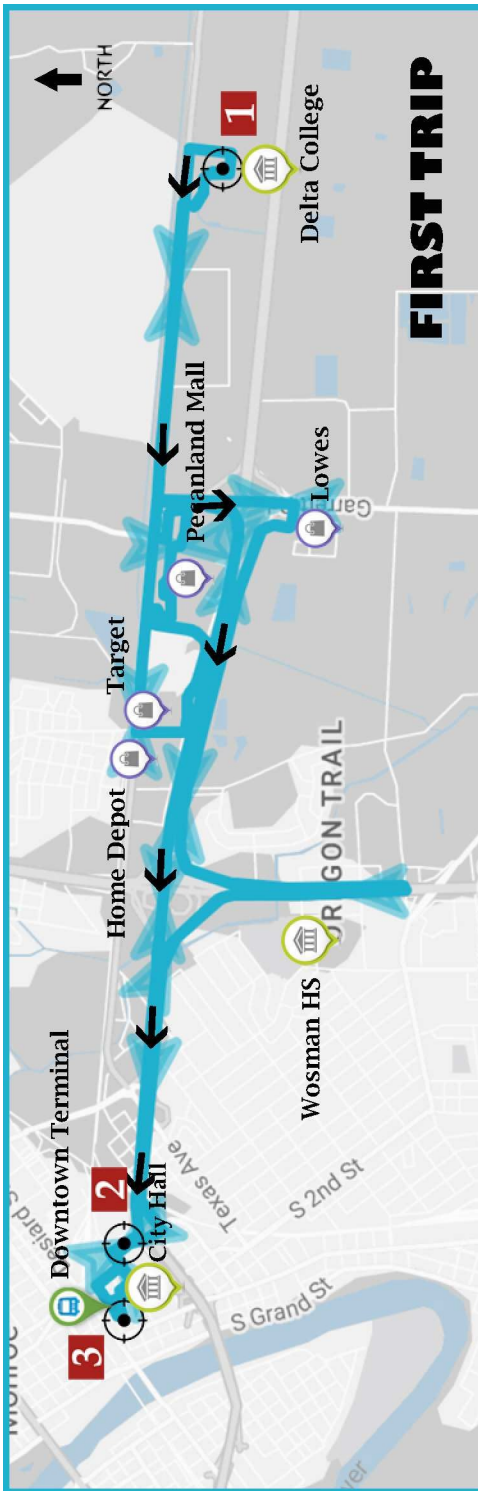

PECANLAND MALL ROUTE: INBOUND

ROUTE 4

MONDAY - SATURDAY					
Delta College		Wood and 6th		Downtown Terminal	
AM	PM	AM	PM	AM	PM
6:37 AM	12:26 PM	6:38 AM	12:28 PM	6:50 AM	12:40 PM
7:26 AM	1:16 PM	7:28 AM	1:18 PM	7:40 AM	1:30 PM
8:16 AM	2:06 PM	8:18 AM	2:08 PM	8:30 AM	2:20 PM
9:06 AM	2:56 PM	9:08 AM	2:58 PM	9:20 AM	3:10 PM
9:56 AM	3:46 PM	9:58 AM	3:48 PM	10:10 AM	4:00 PM
10:46 AM	4:36 PM	10:48 AM	4:38 PM	11:00 AM	4:50 PM
11:36 AM	5:26 PM	11:38 AM	5:28 PM	11:50 AM	5:40 PM
	6:16 PM		6:18 PM		6:30 PM

Proudly managed by  **transdev**
the mobility company

SEE OTHER SIDE FOR INFORMATION ABOUT BUSES GOING AWAY FROM DOWNTOWN

RIDE GUIDE

Schedule Route Information
June 1, 2024

ROUTE 4 POINTS OF INTEREST:

- ◆ Target
- ◆ Pecanland Mall
- ◆ Home Depot
- ◆ Lowes
- ◆ Delta College
- ◆ City Hall

Watch this route in real-time on the
ETA SPOT app.

 **318.329.2207**
Monroe Transit System www.mtsbus.org

MONDAY - SATURDAY											
Downtown Terminal		MLK & Century		Pecanland Mall		Delta College					
AM	PM	AM	PM	AM	PM	AM	PM	AM	PM	AM	PM
6:07 AM	12:47 PM	6:15 AM	12:08 PM	6:10 AM	12:00 PM	6:26 AM	12:16 PM	6:07 AM	12:47 PM	6:15 AM	12:08 PM
6:57 AM	1:37 PM	7:08 AM	12:58 PM	7:00 AM	12:50 PM	7:16 AM	1:06 PM	6:57 AM	1:37 PM	7:08 AM	12:58 PM
7:47 AM	2:27 PM	7:58 AM	1:45 PM	7:50 AM	1:40 PM	8:06 AM	1:56 PM	7:47 AM	2:27 PM	7:58 AM	1:45 PM
8:37 AM	3:17 PM	8:48 AM	2:35 PM	8:40 AM	2:340 PM	8:56 AM	2:476 PM	8:37 AM	3:17 PM	8:48 AM	2:35 PM
9:27 AM	4:07 PM	9:368 AM	3:25 PM	9:30 AM	3:20 PM	9:46 AM	3:36 PM	9:27 AM	4:07 PM	9:368 AM	3:25 PM
10:17 AM	4:57 PM	10:28 AM	4:165 PM	10:20 AM	4:10PM	10:36 AM	4:26 PM	10:17 AM	4:57 PM	10:28 AM	4:165 PM
11:07 AM	5:47 PM	11:18 AM	5:05 PM	11:10 AM	5:00 PM	11:26 AM	5:16 PM	11:07 AM	5:47 PM	11:18 AM	5:05 PM
11:57 AM			5:55 PM		5:50 PM		6:06 PM	11:57 AM			