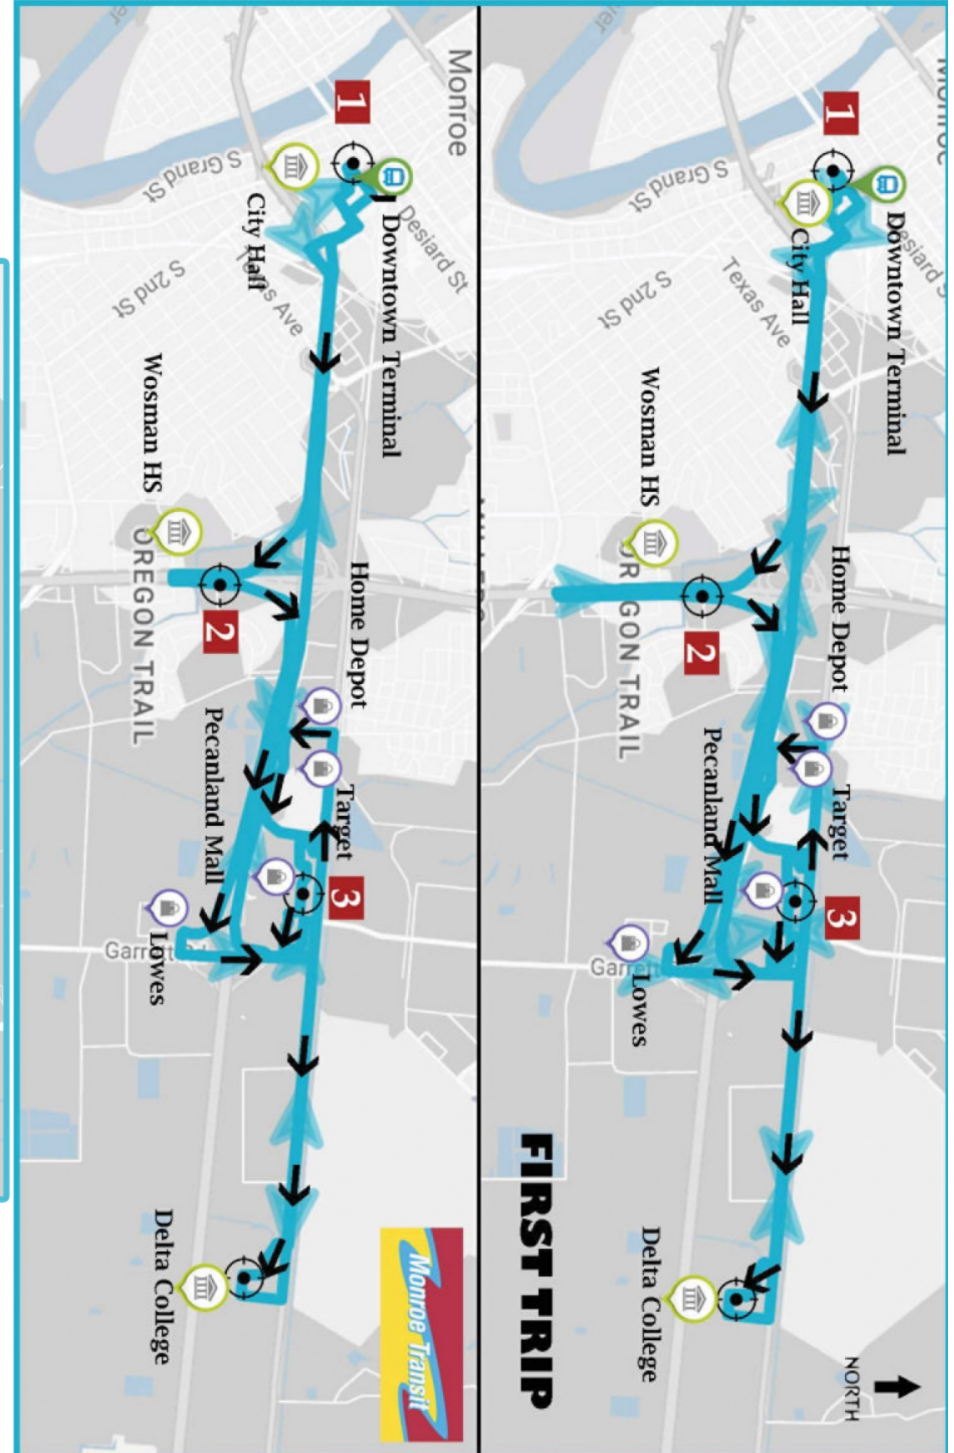

PECANLAND MALL ROUTE: INBOUND

ROUTE 4

MONDAY - SATURDAY					
Delta College		Wood and 6th		Downtown Terminal	
AM	PM	AM	PM	AM	PM
6:37 AM	12:26 PM	6:38 AM	12:28 PM	6:50 AM	12:40 PM
7:26 AM	1:16 PM	7:28 AM	1:18 PM	7:40 AM	1:30 PM
8:16 AM	2:06 PM	8:18 AM	2:08 PM	8:30 AM	2:20 PM
9:06 AM	2:56 PM	9:08 AM	2:58 PM	9:20 AM	3:10 PM
9:56 AM	3:46 PM	9:58 AM	3:48 PM	10:10 AM	4:00 PM
10:46 AM	4:36 PM	10:48 AM	4:38 PM	11:00 AM	4:50 PM
11:36 AM	5:26 PM	11:38 AM	5:28 PM	11:50 AM	5:40 PM
	6:16 PM		6:18 PM		6:30 PM

Proudly managed by  **transdev**
the mobility company

SEE OTHER SIDE FOR INFORMATION ABOUT BUSES GOING AWAY FROM DOWNTOWN

RIDE GUIDE

Schedule Route Information
June 1, 2024

ROUTE 4 POINTS OF INTEREST:

- ◆ Target
- ◆ Pecanland Mall
- ◆ Home Depot
- ◆ Lowes
- ◆ Delta College
- ◆ City Hall

Watch this route in real-time on the
ETA SPOT app.

 **318.329.2207**
Monroe Transit System www.mtsbus.org

MONDAY - SATURDAY											
Downtown Terminal		MLK & Century		Pecanland Mall		Delta College					
AM	PM	AM	PM	AM	PM	AM	PM	AM	PM	AM	PM
6:07 AM	12:47 PM	6:15 AM	12:08 PM	6:10 AM	12:00 PM	6:26 AM	12:16 PM	6:07 AM	12:47 PM	6:15 AM	12:08 PM
6:57 AM	1:37 PM	7:08 AM	12:58 PM	7:00 AM	12:50 PM	7:16 AM	1:06 PM	6:57 AM	1:37 PM	7:08 AM	12:58 PM
7:47 AM	2:27 PM	7:58 AM	1:45 PM	7:50 AM	1:40 PM	8:06 AM	1:56 PM	7:47 AM	2:27 PM	7:58 AM	1:45 PM
8:37 AM	3:17 PM	8:48 AM	2:35 PM	8:40 AM	2:340 PM	8:56 AM	2:476 PM	8:37 AM	3:17 PM	8:48 AM	2:35 PM
9:27 AM	4:07 PM	9:368 AM	3:25 PM	9:30 AM	3:20 PM	9:46 AM	3:36 PM	9:27 AM	4:07 PM	9:368 AM	3:25 PM
10:17 AM	4:57 PM	10:28 AM	4:165 PM	10:20 AM	4:10PM	10:36 AM	4:26 PM	10:17 AM	4:57 PM	10:28 AM	4:165 PM
11:07 AM	5:47 PM	11:18 AM	5:05 PM	11:10 AM	5:00 PM	11:26 AM	5:16 PM	11:07 AM	5:47 PM	11:18 AM	5:05 PM
11:57 AM			5:55 PM		5:50 PM		6:06 PM	11:57 AM			