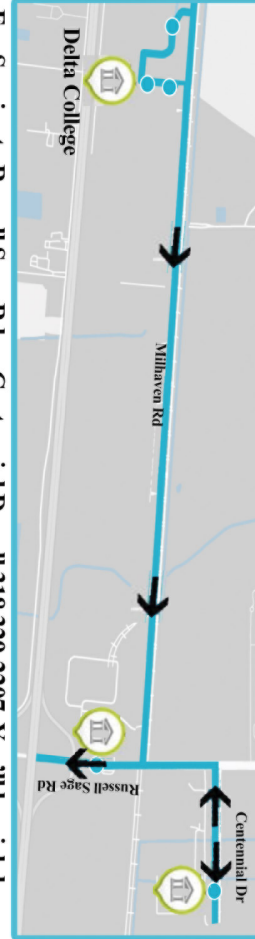

PECANLAND MALL ROUTE: INBOUND

ROUTE 4

MONDAY - SATURDAY					
Delta College		Wood and 6th		Downtown Terminal	
AM	PM	AM	PM	AM	PM
6:37 AM	12:26 PM	6:38 AM	12:28 PM	6:50 AM	12:40 PM
7:26 AM	1:16 PM	7:28 AM	1:18 PM	7:40 AM	1:30 PM
8:16 AM	2:06 PM	8:18 AM	2:08 PM	8:30 AM	2:20 PM
9:06 AM	2:56 PM	9:08 AM	2:58 PM	9:20 AM	3:10 PM
9:56 AM	3:46 PM	9:58 AM	3:48 PM	10:10 AM	4:00 PM
10:46 AM	4:36 PM	10:48 AM	4:38 PM	11:00 AM	4:50 PM
11:36 AM	5:26 PM	11:38 AM	5:28 PM	11:50 AM	5:40 PM
	6:16 PM		6:18 PM		6:30 PM

Proudly managed by  **transdev**
the mobility company

SEE OTHER SIDE FOR INFORMATION ABOUT BUSES GOING AWAY FROM DOWNTOWN

RIDE GUIDE

Schedule Route Information
June 1, 2024

ROUTE 4 POINTS OF INTEREST:

- ◆ Target
- ◆ Pecanland Mall
- ◆ Home Depot
- ◆ Lowes
- ◆ Delta College
- ◆ City Hall

Watch this route in real-time on the
ETA SPOT app.

 **318.329.2207**
Monroe Transit System www.mtsbus.org

MONDAY - SATURDAY											
Downtown Terminal		MLK & Century		Pecanland Mall		Delta College					
AM	PM	AM	PM	AM	PM	AM	PM	AM	PM	AM	PM
6:07 AM	12:47 PM	6:15 AM	12:08 PM	6:10 AM	12:00 PM	6:26 AM	12:16 PM	6:07 AM	12:47 PM	6:15 AM	12:08 PM
6:57 AM	1:37 PM	7:08 AM	12:58 PM	7:00 AM	12:50 PM	7:16 AM	1:06 PM	6:57 AM	1:37 PM	7:08 AM	12:58 PM
7:47 AM	2:27 PM	7:58 AM	1:45 PM	7:50 AM	1:40 PM	8:06 AM	1:56 PM	7:47 AM	2:27 PM	7:58 AM	1:45 PM
8:37 AM	3:17 PM	8:48 AM	2:35 PM	8:40 AM	2:340 PM	8:56 AM	2:476 PM	8:37 AM	3:17 PM	8:48 AM	2:35 PM
9:27 AM	4:07 PM	9:368 AM	3:25 PM	9:30 AM	3:20 PM	9:46 AM	3:36 PM	9:27 AM	4:07 PM	9:368 AM	3:25 PM
10:17 AM	4:57 PM	10:28 AM	4:165 PM	10:20 AM	4:10PM	10:36 AM	4:26 PM	10:17 AM	4:57 PM	10:28 AM	4:165 PM
11:07 AM	5:47 PM	11:18 AM	5:05 PM	11:10 AM	5:00 PM	11:26 AM	5:16 PM	11:07 AM	5:47 PM	11:18 AM	5:05 PM
11:57 AM			5:55 PM		5:50 PM		6:06 PM	11:57 AM			